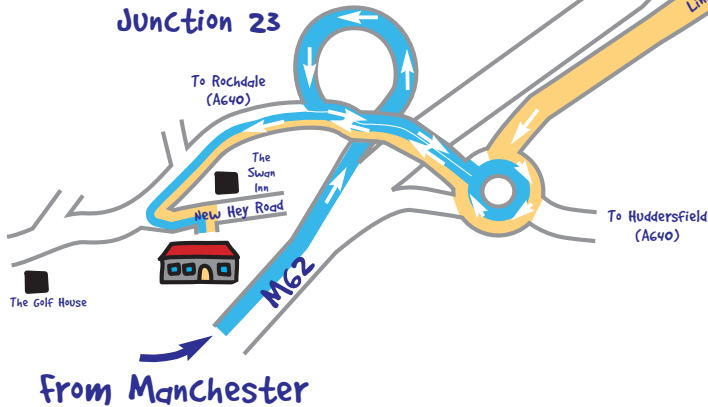

The M62 from Leeds

- Exit at Junction 24 and follow slip road to main roundabout.
DO NOT BE TEMPTED TO TRAVEL ONTO J23 AS YOU CANNOT EXIT AT THIS JUNCTION!
- Take the 1st turning, signposted, A643 to Rochdale, and follow this road which runs parallel to the motorway.
- At the next roundabout take the 3rd turning signposted A640 to Rochdale.
- Drive over the motorway and take your 1st left (just past The Swan Inn) into New Hey Road.
- 'The Old School' will be in view and parking is available within the school grounds.

The M62 from Manchester

- Exit at Junction 23 and follow the slip road to the roundabout.
- Travel all the way around, taking the 4th exit, signposted A640 to Rochdale.
- Drive over the motorway and take your 1st left (just past The Swan Inn) into New Hey Road.
- 'The Old School' will be in view and parking is available within the school grounds.