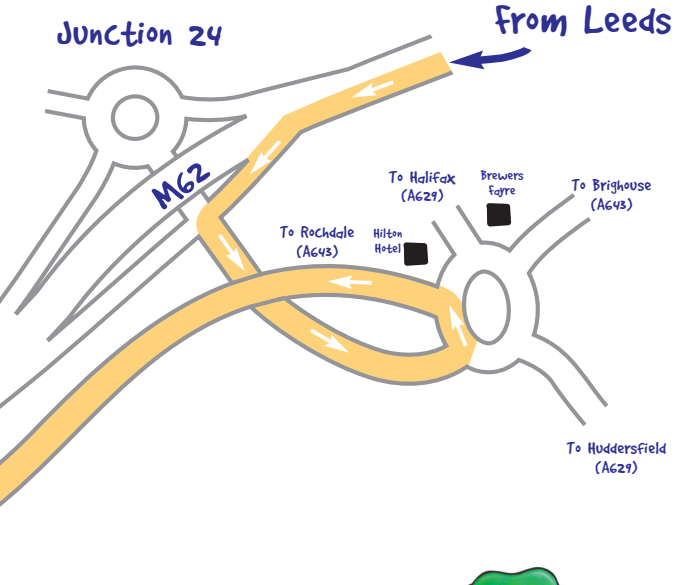

The M62 from Leeds

- Exit at Junction 24 and follow slip road to main roundabout.
DO NOT BE TEMPTED TO TRAVEL ONTO J23 AS YOU CANNOT EXIT AT THIS JUNCTION!
- Take the 1st turning, signposted, A643 to Rochdale, and follow this road which runs parallel to the motorway.
- At the next roundabout take the 3rd turning signposted A640 to Rochdale.
- Drive over the motorway and take your 1st left (just past The Swan Inn) into New Hey Road.
- 'The Old School' will be in view and parking is available within the school grounds.

The M62 from Manchester

- Exit at Junction 23 and follow the slip road to the roundabout.
- Travel all the way around, taking the 4th exit, signposted A640 to Rochdale.
- Drive over the motorway and take your 1st left (just past The Swan Inn) into New Hey Road.
- 'The Old School' will be in view and parking is available within the school grounds.